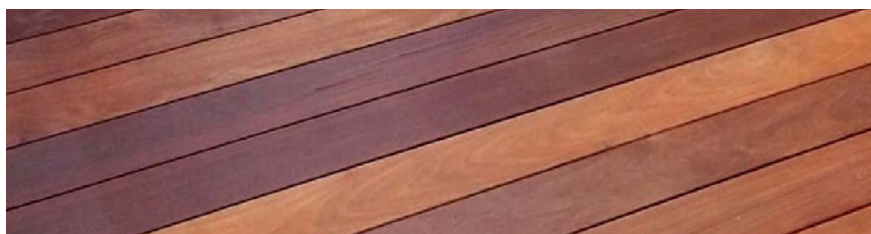

LESENE TERASE, BALKONI

opis izdelka

gladke lesene podnice na leseni podkonstrukciji,
lesna vrsta **Cumaru**