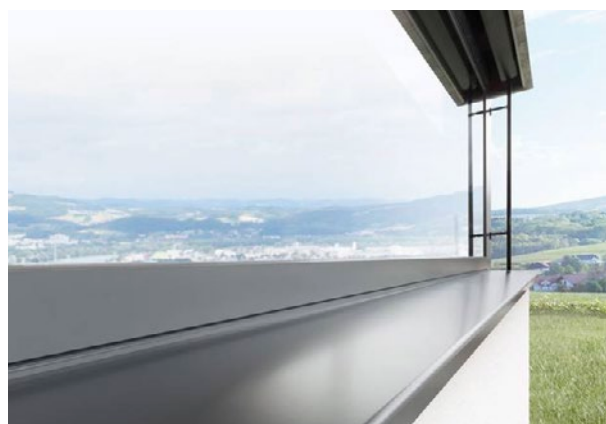

*dobavitelj/
proizvajalec*
opis izdelka

Zunanja okenska polica
Helopal
ALU v antracit barvi, RAL 7016